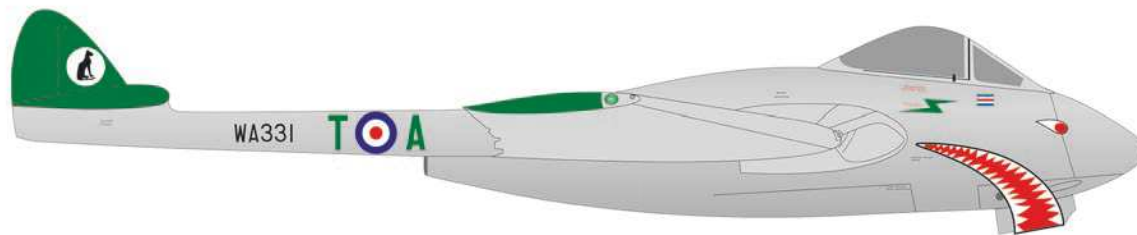

↔ 22,2 cm (M) 1/72
99,95 €

Photo: Timo Breidenstein

580632
De Havilland Vampire FB.5 - No. 112 Squadron, RAF Fassberg, Germany – WA331