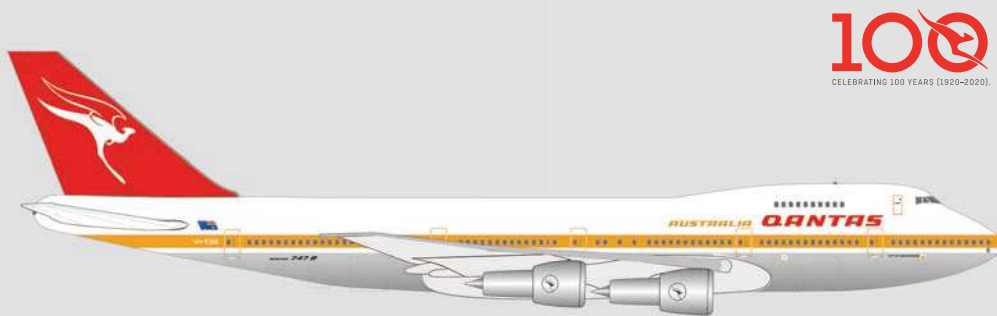

100
CELEBRATING 100 YEARS (1920-2020)

←→ 14,1 cm **1/500**
36,95 €