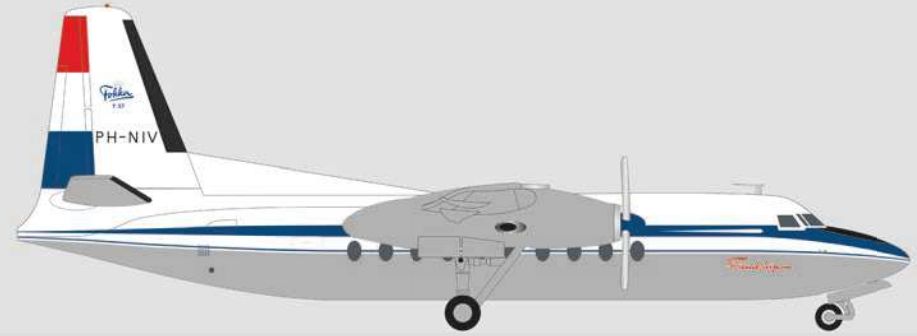

570930
Fokker F27 Friendship - 1st Flight 65th Anniversary - PH-NIV

↔ 12,5 cm M 1/200
62,95 €