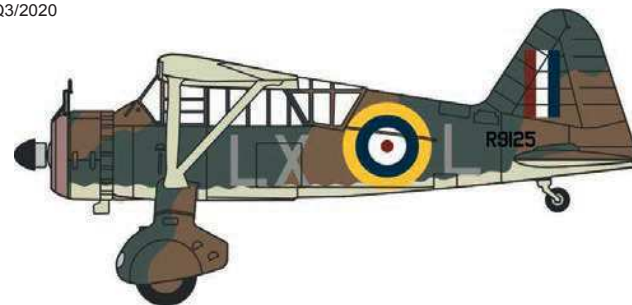

↔ 12,9 cm  1/72

81AC102
De Havilland Mosquito - 23 Squadron, 1943 22,95 €

Q3/2020

↔ 18,8 cm  1/72

81AC101
Westland Lysander - 225 Squadron, R9125 22,95 €

Q4/2020

↔ 14,3 cm  1/72

81AC103
Hawker Tempest MkV - 3 Squadron, SN330 18,95 €