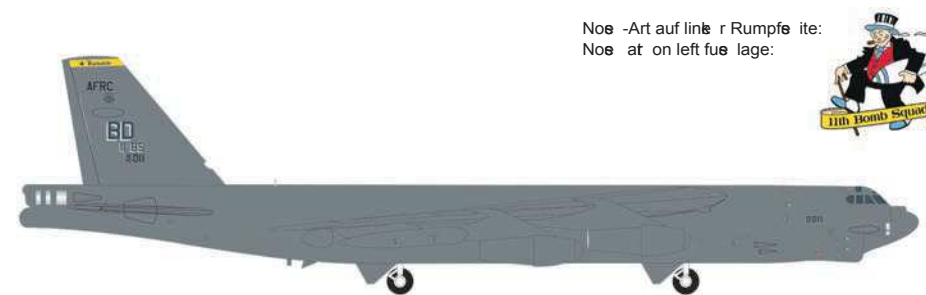

570893
Thai Airways International Douglas DC-6B - 60th Anniversary Edition - HS-TGC „Srisoonthon“

570916
U.S. Air Force Boeing B-52H Stratofortress - 11th Bomb Squadron „Jiggs Squadron“,
2nd Bomb Wing, Barksdale Air Base - 60-0011 „Mr. Jiggs“

←→ 24,2 cm (M) 1/200
89,95 €

No. -Art auf linker Rumpflaute:
No. at on left fuselage: