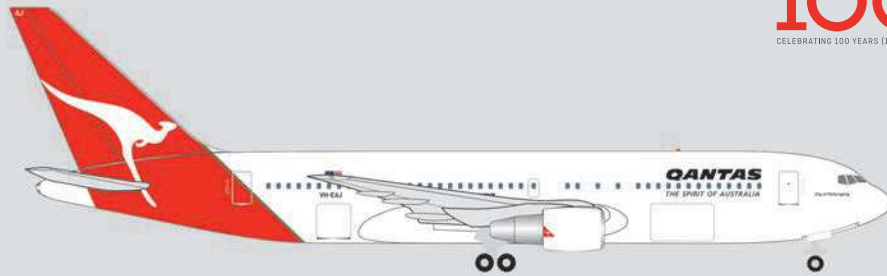

534383
Qantas Boeing 767-200 - Centenary Series – VH-EAJ „City of Wollongong“